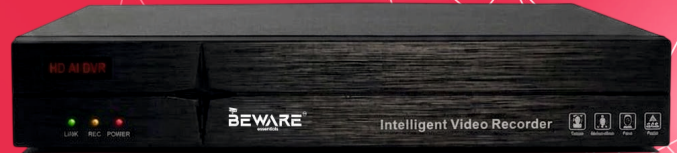

BEWARE 16 Channel DVR with 1 SATA

Model: BW-2602-16M-HD

Product Overview

The BEWARE 16 Channel DVR - 1 SATA is designed to manage and record footage from up to 16 CCTV cameras with reliable performance. Featuring H.265 video compression, HDMI & VGA output, and remote viewing support, it ensures efficient storage and clear surveillance monitoring. Ideal for homes, offices, warehouses, retail stores, and commercial security installations.

**Expanded
Camera Coverage**

**Large Recording
Capacity**

**Mobile & PC
Access**

**Efficient
Storage Usage**

**Dual Display
Support**

**Camera
Movement Control**

KEY FEATURES

- **16 Channel Video Input** - Supports up to 16 CCTV cameras
- **1 SATA HDD Support** - Up to 8TB storage capacity
- **H.264 / H.265 Compression** - Efficient storage & bandwidth usage
- **Remote Viewing Support** - Access via mobile and desktop devices
- **HDMI & VGA Output** - Dual display connectivity

TECHNICAL SPECIFICATIONS

SYSTEM	
Operating System:	Embedded Linux
Video Compression:	H.264 / H.265
Recording Mode:	Continuous / Motion Detection / Scheduled
Operation Mode:	Pentaplex (Live, Record, Playback, Backup, Remote Access)
VIDEO & AUDIO	
Video Input:	16 Channel BNC
Video Output:	1 × HDMI / 1 × VGA
Audio Support:	Model Dependent
Digital Zoom:	Supported
NETWORK & REMOTE MONITORING	
Network Interface:	1 × RJ45 (100 Mbps Ethernet)
Mobile Support:	Android / iOS
PC Support:	Windows / Mac
PTZ Control:	RS485 Support
STORAGE	
HDD Interface:	1 × SATA
Maximum Storage:	Up to 8TB
BACKUP & CONNECTIVITY	
USB Ports:	Supported
Backup Method:	USB Drive / Network Backup
ELECTRICAL SPECIFICATIONS	
Power Supply:	12V / 3A